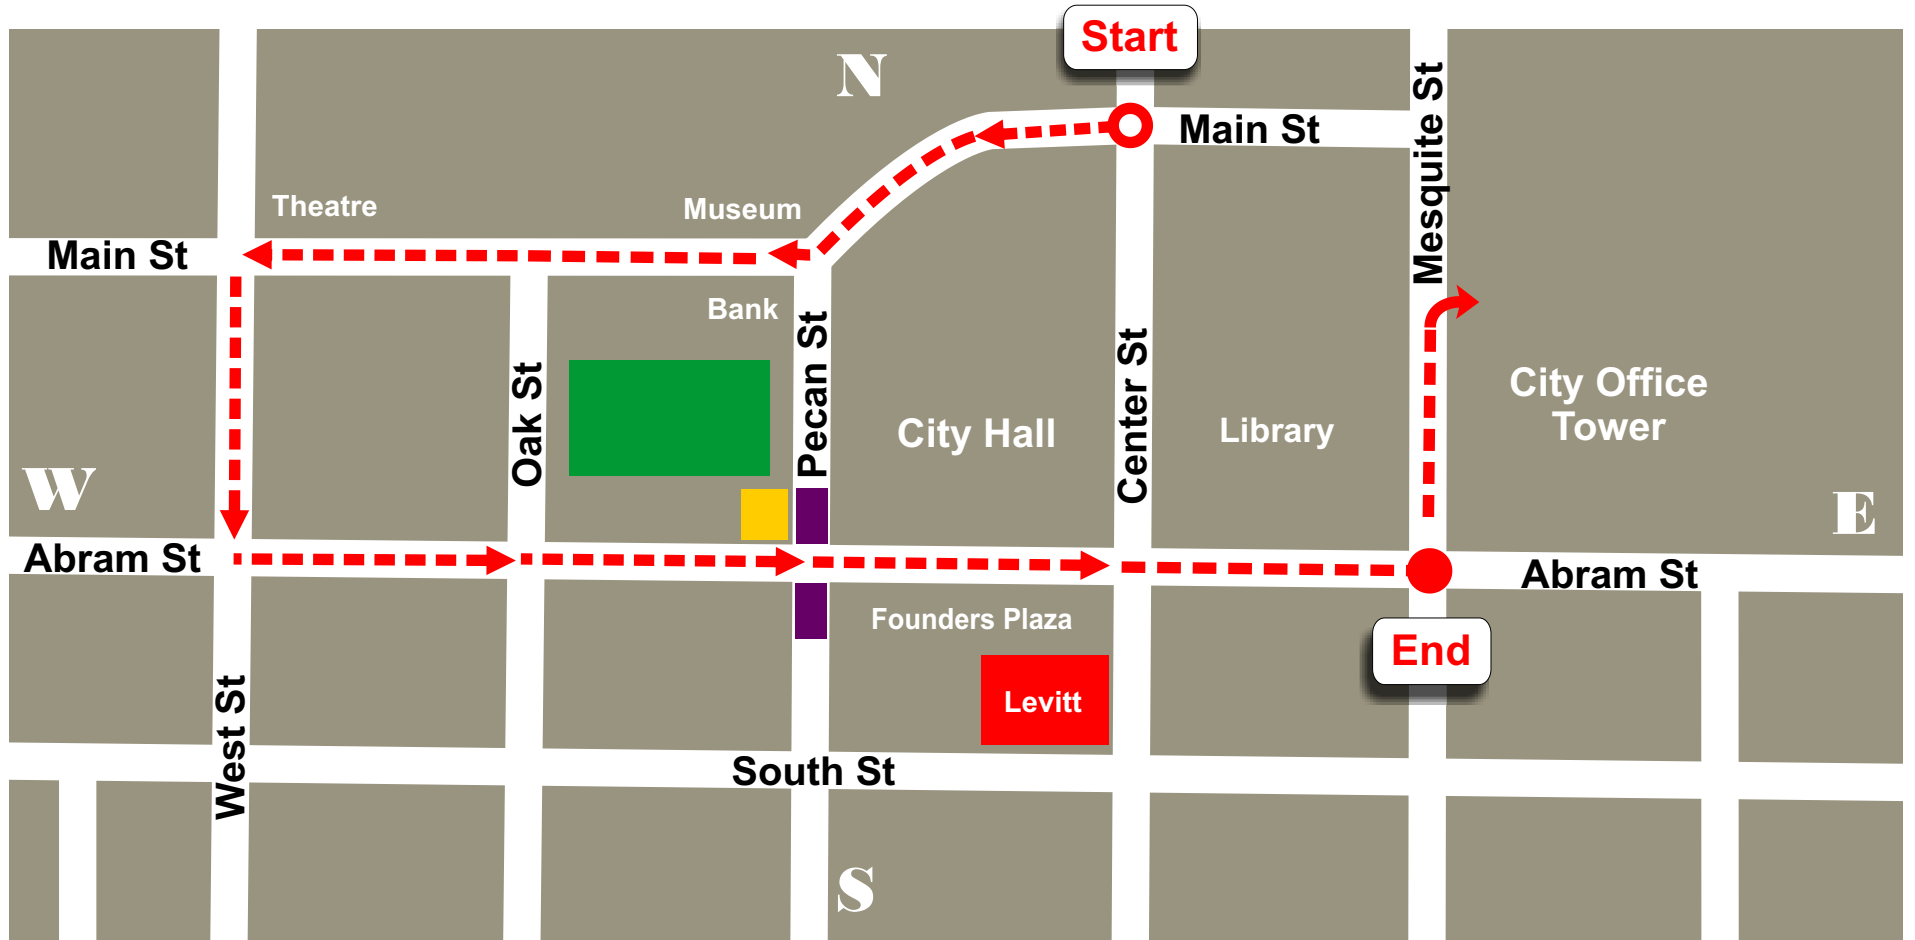

Holiday Lights Parade

Parade Route

The parade travels West on Main Street, South on West Street, East on Abram Street and ends at the corner of Abram and Mesquite.

- Entertainment at the Levitt Pavilion
- Vendor Concessions

- Handicap parking in the City parking lot
- Volunteer check-in at the NW corner of Mesquite and Abram